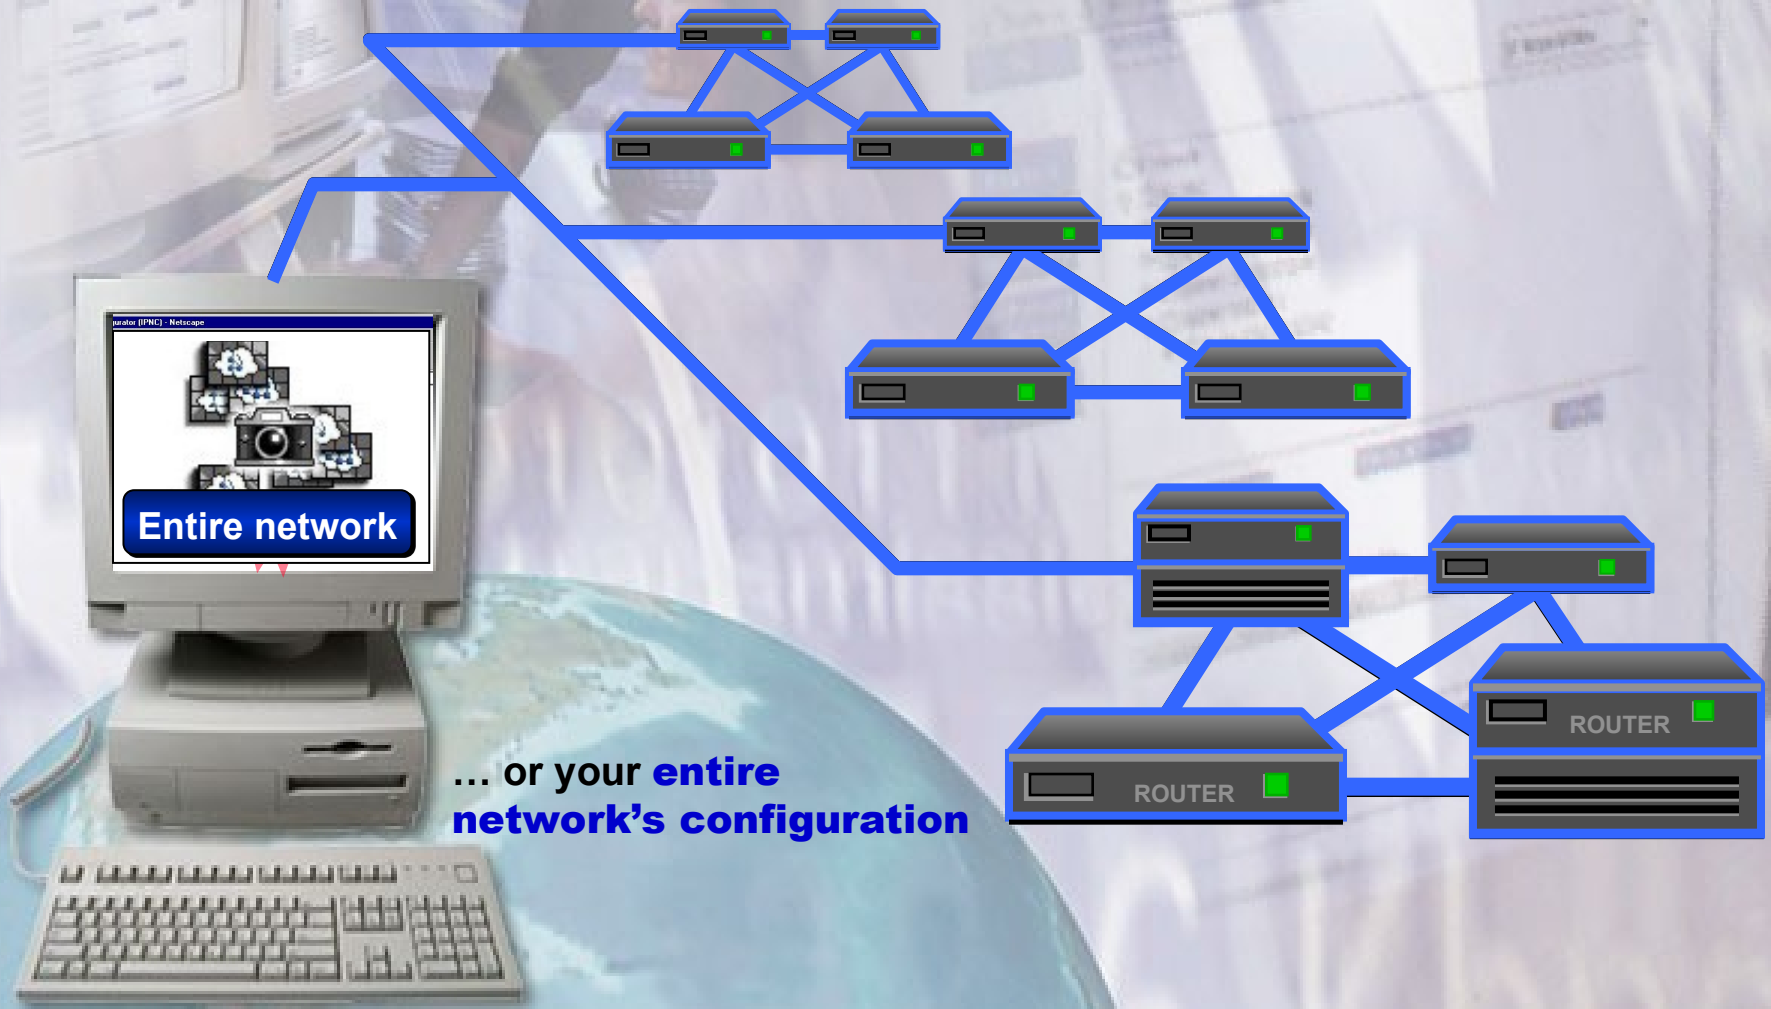

Setting up your network

Take a snapshot

Use IPNC to store snapshots of routing protocol configurations

Take a snapshot

Use IPNC to store snapshots of routing protocol configurations

Take a snapshot

Use IPNC to store snapshots of routing protocol configurations

Disaster Recovery

Disaster Recovery

Our software intelligently sequences routing protocol restoration to maintain network connectivity.

Disaster Recovery

Use Lucent's IPNC to recover networks to their previous functional state.

Disaster Recovery

Disaster Recovery

In the event of network outages, Lucent's IPNC 'rolls back' to previous configurations.