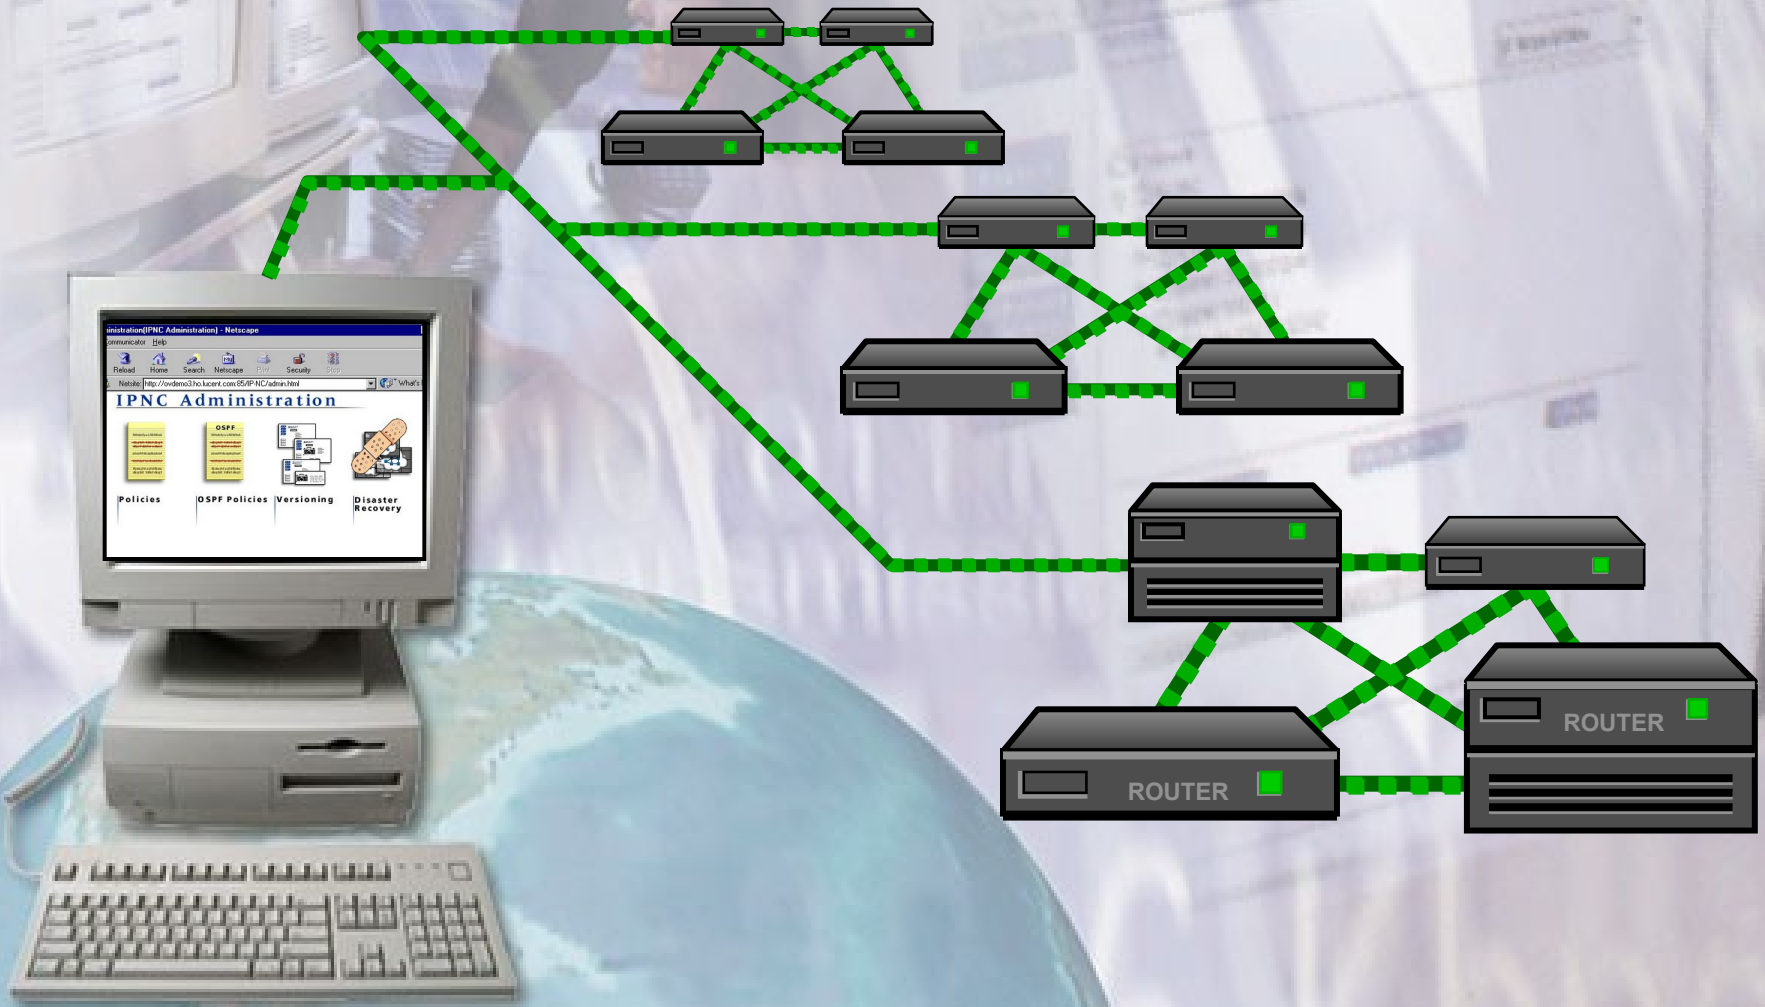

Setting up your network

Take a snapshot

Use IPNC to store snapshots of routing protocol configurations

Take a snapshot

Use IPNC to store snapshots of routing protocol configurations

Take a snapshot

Use IPNC to store snapshots of routing protocol configurations

Disaster Recovery

Disaster Recovery

Our software intelligently sequences routing protocol restoration to maintain network connectivity.

Disaster Recovery

Use Lucent's IPNC to recover networks to their previous functional state.

Disaster Recovery

Disaster Recovery

In the event of network outages, Lucent's IPNC 'rolls back' to previous configurations.