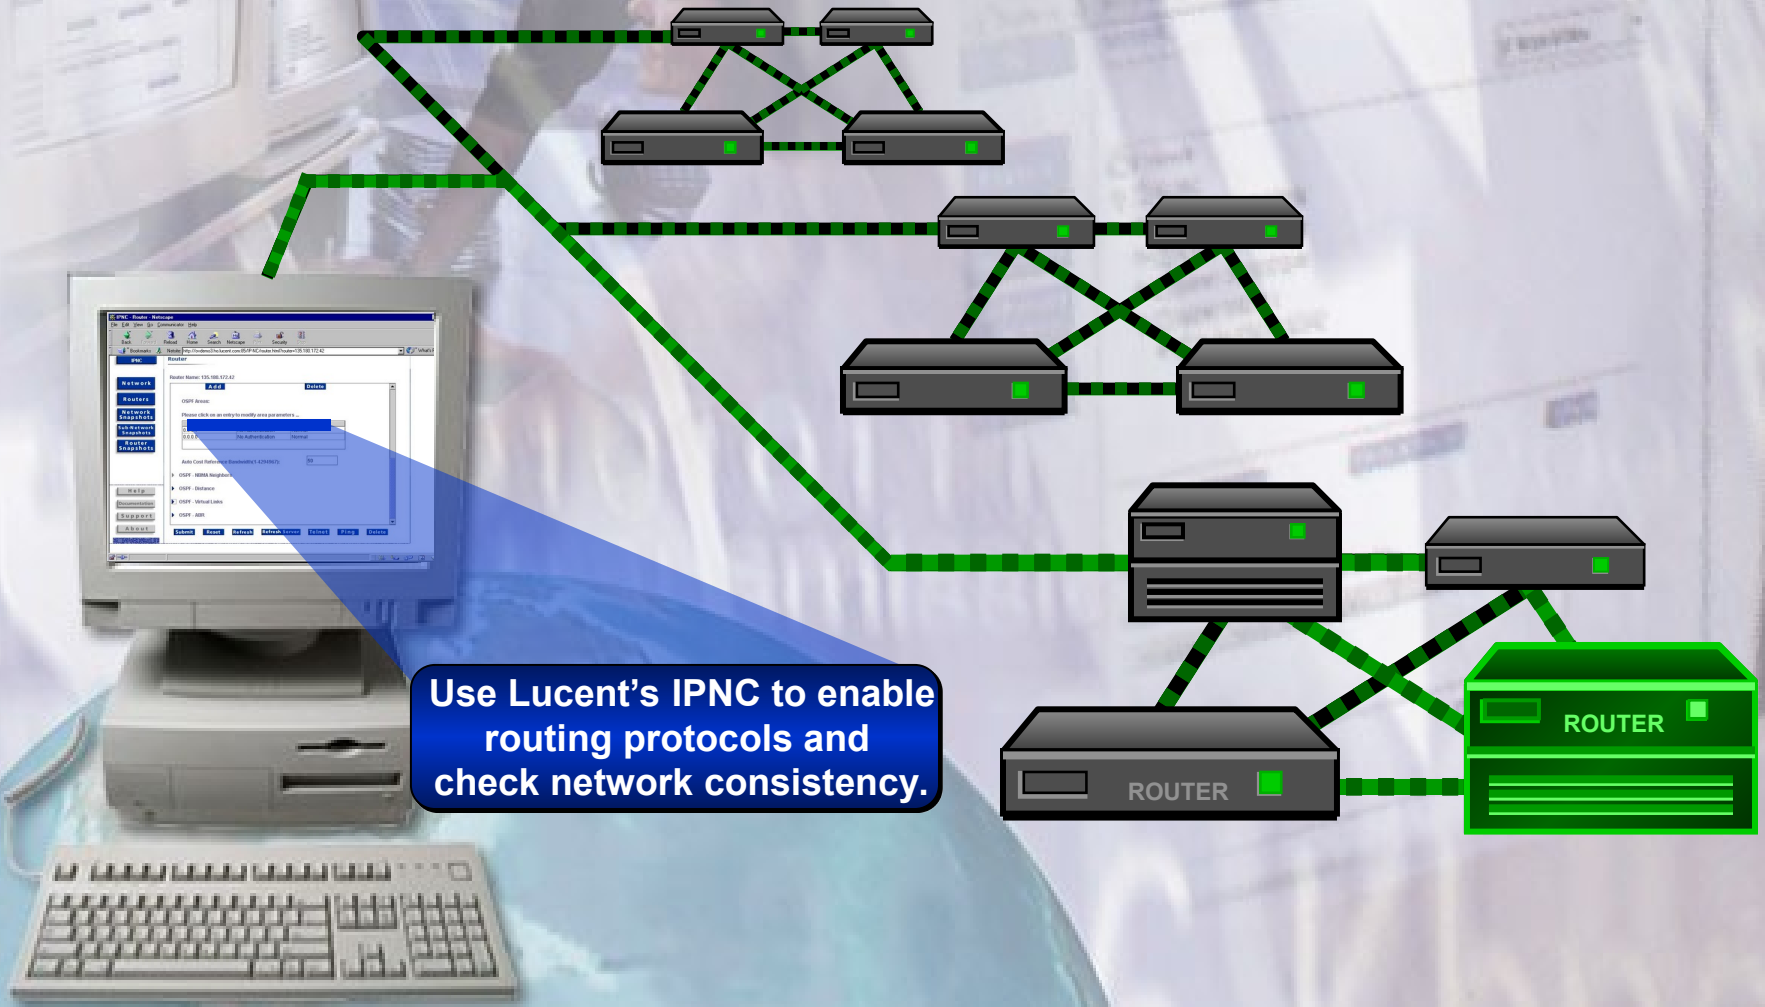

***R/*Evolution**

Lucent Technologies
Bell Labs Innovations

IP Network Configurator

**Kenan Systems
Communications Software Group**

Self-Running Demonstration (PowerPoint Slide Show)

IP Network Configurator

Setting up your network

Take a snapshot

Use IPNC to store snapshots of routing protocol configurations

Take a snapshot

Use IPNC to store snapshots of routing protocol configurations

Take a snapshot

Use IPNC to store snapshots of routing protocol configurations

Disaster Recovery

Disaster Recovery

Our software intelligently sequences routing protocol restoration to maintain network connectivity.

Disaster Recovery

Use Lucent's IPNC to recover networks to their previous functional state.

Disaster Recovery

Disaster Recovery

In the event of network outages, Lucent's IPNC 'rolls back' to previous configurations.