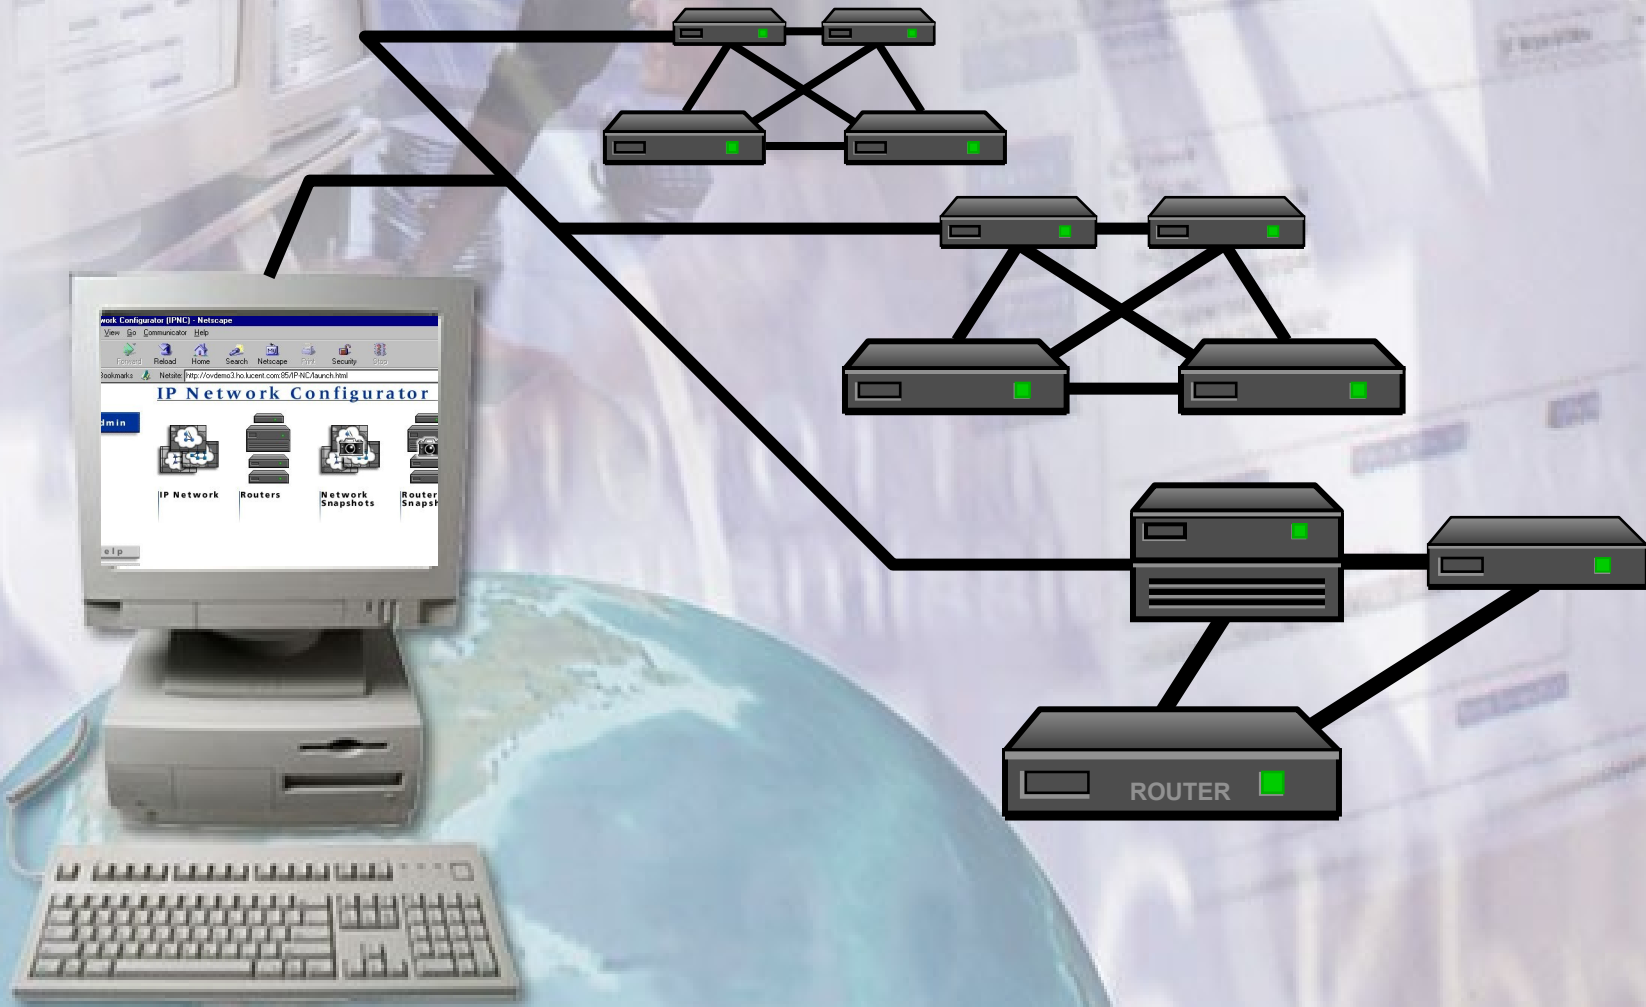

***R/*Evolution**

Lucent Technologies
Bell Labs Innovations

IP Network Configurator

**Kenan Systems
Communications Software Group**

Self-Running Demonstration (PowerPoint Slide Show)

IP Network Configurator

Setting up your network

Take a snapshot

Use IPNC to store snapshots of routing protocol configurations

Take a snapshot

Use IPNC to store snapshots of routing protocol configurations

Take a snapshot

Use IPNC to store snapshots of routing protocol configurations

Disaster Recovery

Disaster Recovery

Our software intelligently sequences routing protocol restoration to maintain network connectivity.

Disaster Recovery

Use Lucent's IPNC to recover networks to their previous functional state.

Disaster Recovery

Disaster Recovery

In the event of network outages, Lucent's IPNC 'rolls back' to previous configurations.