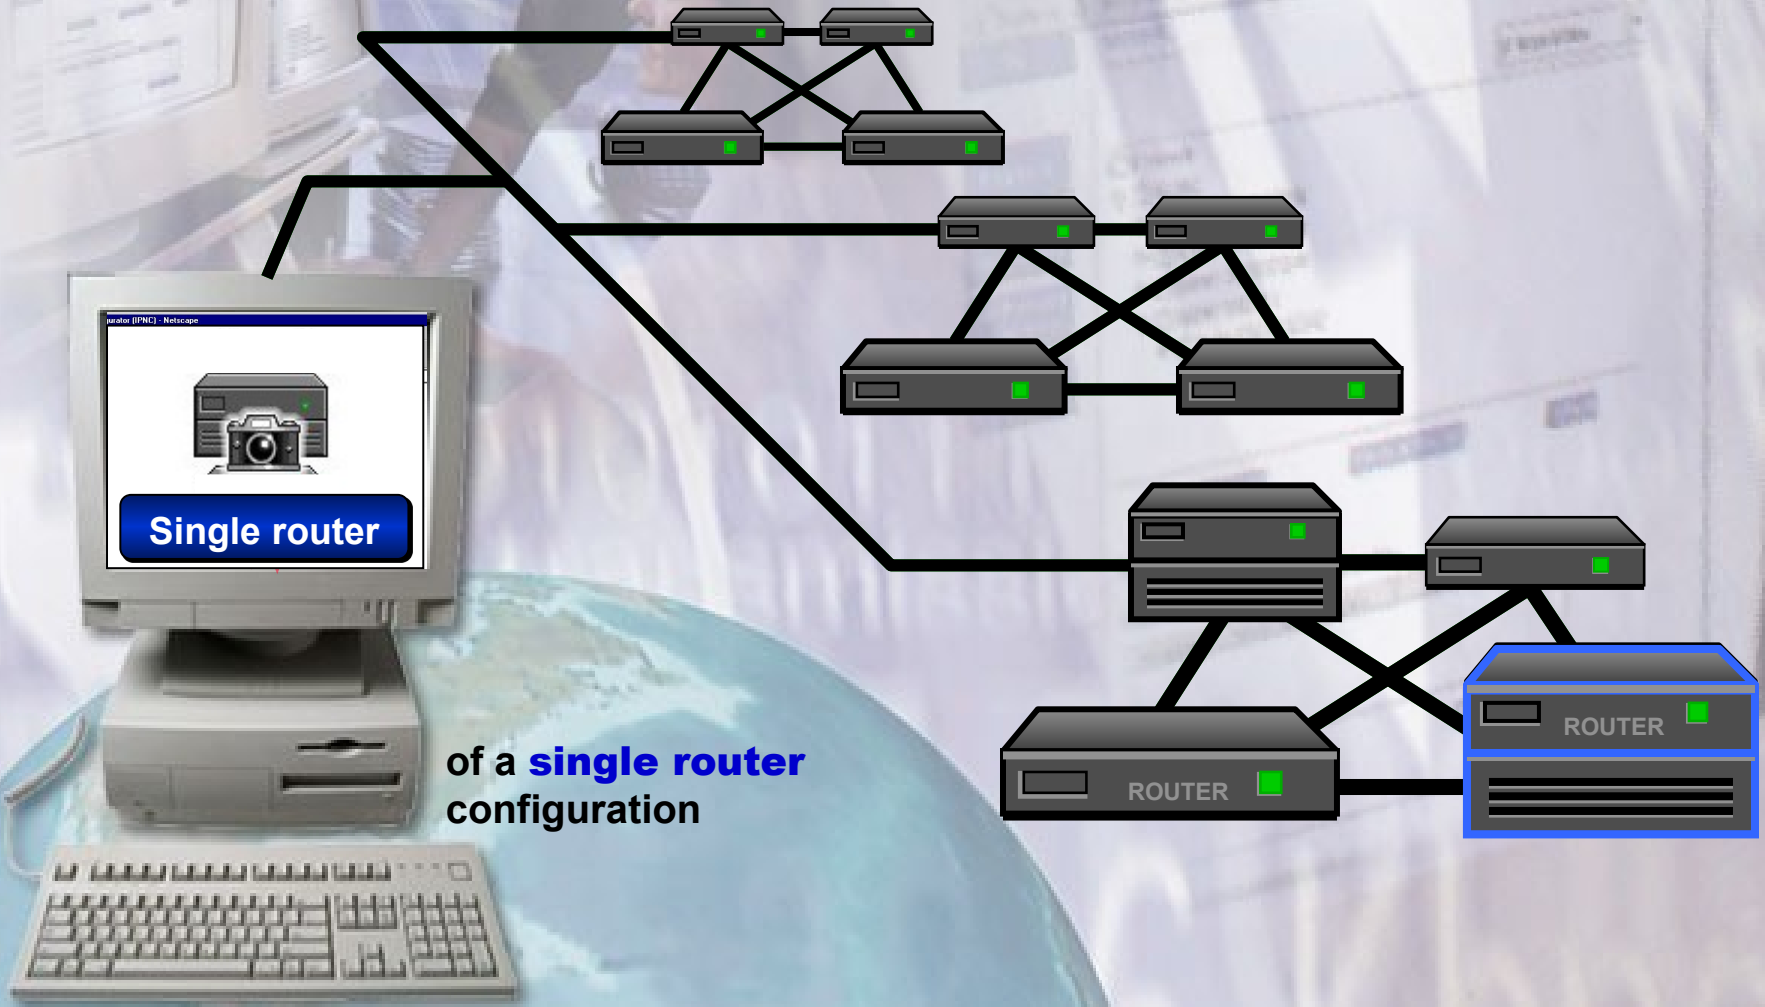

***R/*Evolution**

Lucent Technologies
Bell Labs Innovations

IP Network Configurator

**Kenan Systems
Communications Software Group**

Self-Running Demonstration (PowerPoint Slide Show)

IP Network Configurator

Setting up your network

Take a snapshot

Use IPNC to store snapshots of routing protocol configurations

Take a snapshot

Use IPNC to store snapshots of routing protocol configurations

Take a snapshot

Use IPNC to store snapshots of routing protocol configurations

Disaster Recovery

Disaster Recovery

Our software intelligently sequences routing protocol restoration to maintain network connectivity.

Disaster Recovery

Use Lucent's IPNC to recover networks to their previous functional state.

Disaster Recovery

Disaster Recovery

In the event of network outages, Lucent's IPNC 'rolls back' to previous configurations.