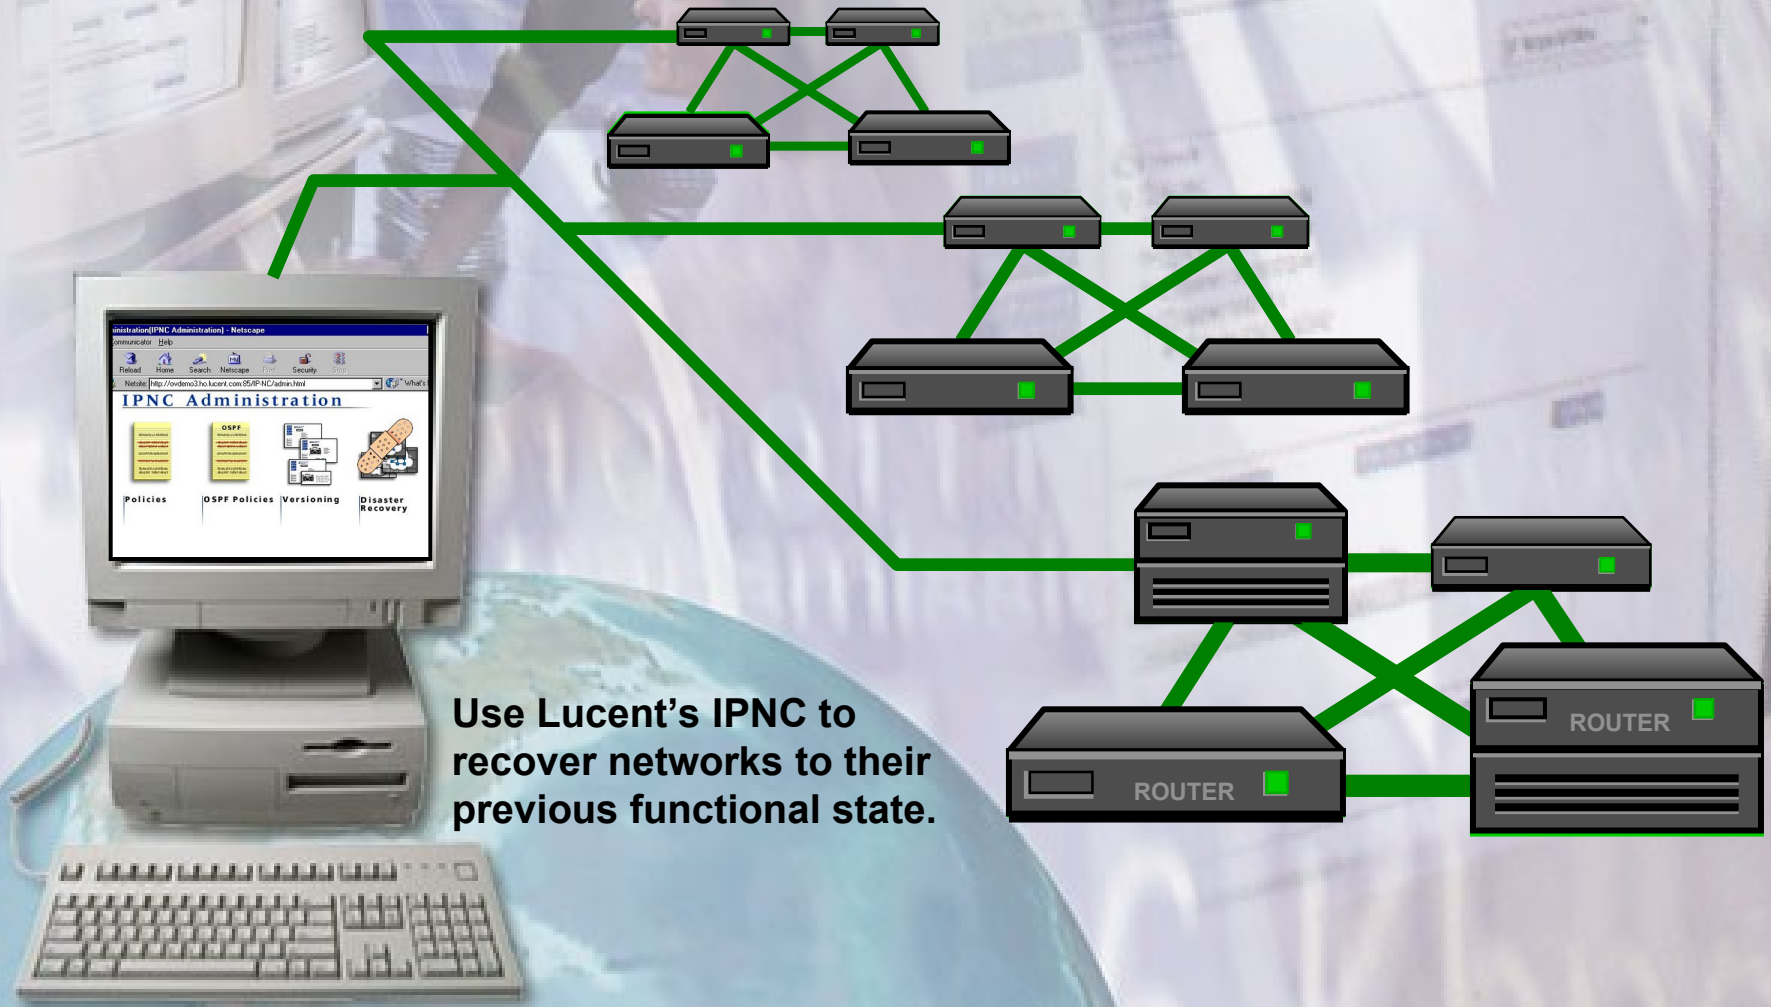

Setting up your network

Take a snapshot

Use IPNC to store snapshots of routing protocol configurations

Take a snapshot

Use IPNC to store snapshots of routing protocol configurations

Take a snapshot

Use IPNC to store snapshots of routing protocol configurations

Disaster Recovery

Disaster Recovery

Our software intelligently sequences routing protocol restoration to maintain network connectivity.

Disaster Recovery

Use Lucent's IPNC to recover networks to their previous functional state.

Disaster Recovery

Disaster Recovery

In the event of network outages, Lucent's IPNC 'rolls back' to previous configurations.